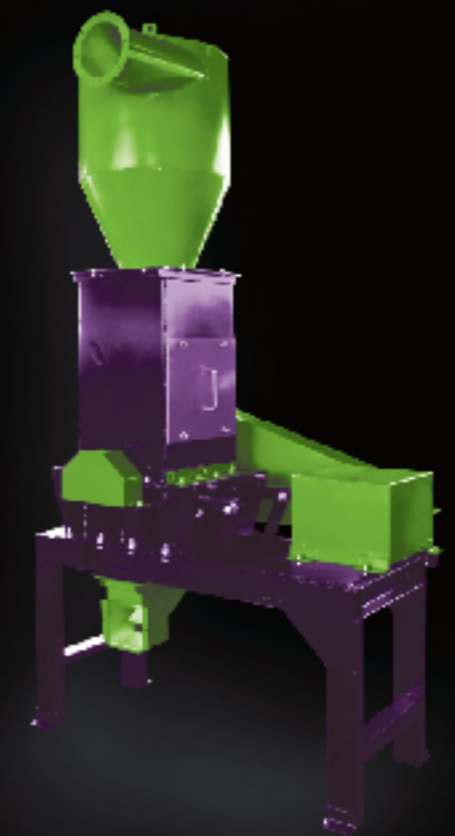

KAKUSEI

※カラーによって別途オプション費がかかります。

■ 寸法 / YSCK-400 (単位:mm)