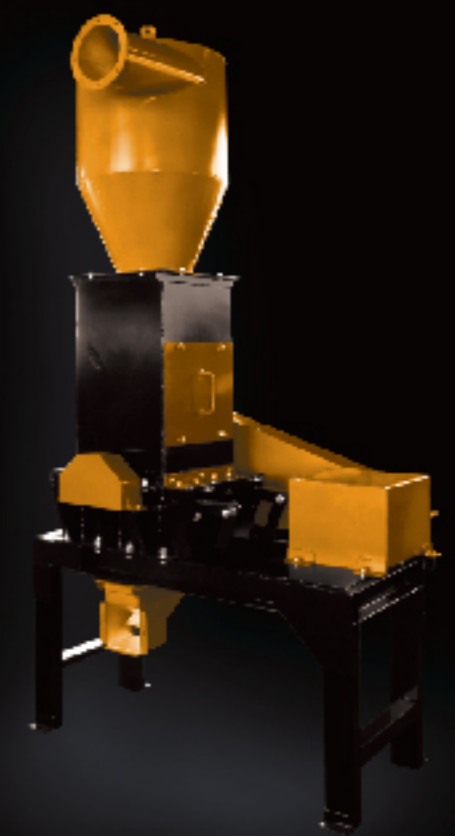

Y.S.ENGINEERING
**MOMI
DAR** EVO
MOMIDR EVO

YSCK - 400 & 800
[Chaff secondary disposal grider]

Optional color variation

Many colors are opened by web site

PANTHER

※カラーによって別途オプション費がかかります。

■ 寸法 / YSCK-400 (単位:mm)

■ 寸法 / YSCK-800 (単位:mm)

Specification application number 2008-200589

Format	machine dimension				inlet size	outlet	power requirement	disposal capacity
	length	width	height	weight				
YSCK-400	1,350mm	820mm	1,780mm	480kg	420×390mm	250mm	5.5kw	correspond to 5 inches husker
YSCK-800	1,850mm	1,530mm	2,000mm	1,250kg	430×850mm	300mm	7.5kw	correspond to 6~8 inches husker

※Above-mentioned ,in case of 4mm screen Ability is different from materials

※It could be changed apperances, sizes, shapes without notice

Please inquire about products

⊕ Y.S.ENGINEERING L.T.D
YS.ENGINEERING.L.T.D

3-5-28, Kuzumo, Yonago-shi, Tottori, 683-0006, Japan

Telephone. +81-859-22-4030

URL. <http://www.ysyonago.co.jp>

ワイエス 米子 検索